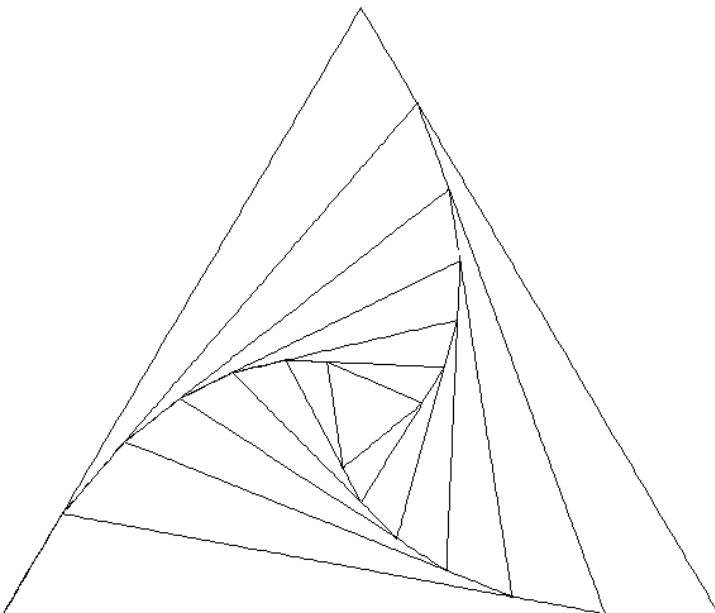

# Skewed Spiral Quilting

by Amanda Murphy

Note: Some designs in this collection may have been created using unique special stitches and/or techniques. To preserve design integrity when rescaling or rotating designs in your software, always rescale or rotate designs using the handles directly on-screen.

## 80275-01 Skewed Spiral Motif 1

Size Inches:                      Size mm:  
 8.00 X 8.00 in.    203.20 X 203.20 mm

- 1. Single Color Design..... 0020

## 80275-02 Skewed Spiral Motif 2

Size Inches:                      Size mm:  
 6.77 X 8.00 in.    171.96 X 203.20 mm

- 1. Single Color Design..... 0020

Note: Some designs in this collection may have been created using unique special stitches and/or techniques. To preserve design integrity when rescaling or rotating designs in your software, always rescale or rotate designs using the handles directly on-screen.

## 80275-03 Skewed Spiral Motif 3

Size Inches:

Size mm:

8.00 X 9.23 in. 203.20 X 234.44 mm

- 1. Single Color Design..... 0020