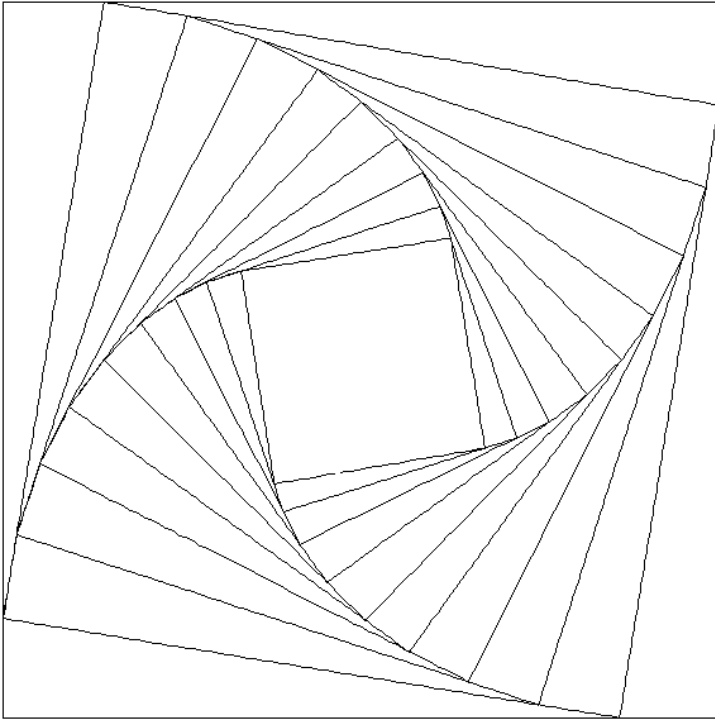

# Skewed Spiral Quilting

by Amanda Murphy

Note: Some designs in this collection may have been created using unique special stitches and/or techniques. To preserve design integrity when rescaling or rotating designs in your software, always rescale or rotate designs using the handles directly on-screen.

## 80275-01 Skewed Spiral Motif 1

Size Inches:                      Size mm:  
 8.00 X 8.00 in.    203.20 X 203.20 mm

- 1. Single Color Design..... 0020

## 80275-02 Skewed Spiral Motif 2

Size Inches:                      Size mm:  
 6.77 X 8.00 in.    171.96 X 203.20 mm

- 1. Single Color Design..... 0020

Note: Some designs in this collection may have been created using unique special stitches and/or techniques. To preserve design integrity when rescaling or rotating designs in your software, always rescale or rotate designs using the handles directly on-screen.

## 80275-03 Skewed Spiral Motif 3

Size Inches:

Size mm:

8.00 X 9.23 in. 203.20 X 234.44 mm

- 1. Single Color Design..... 0020