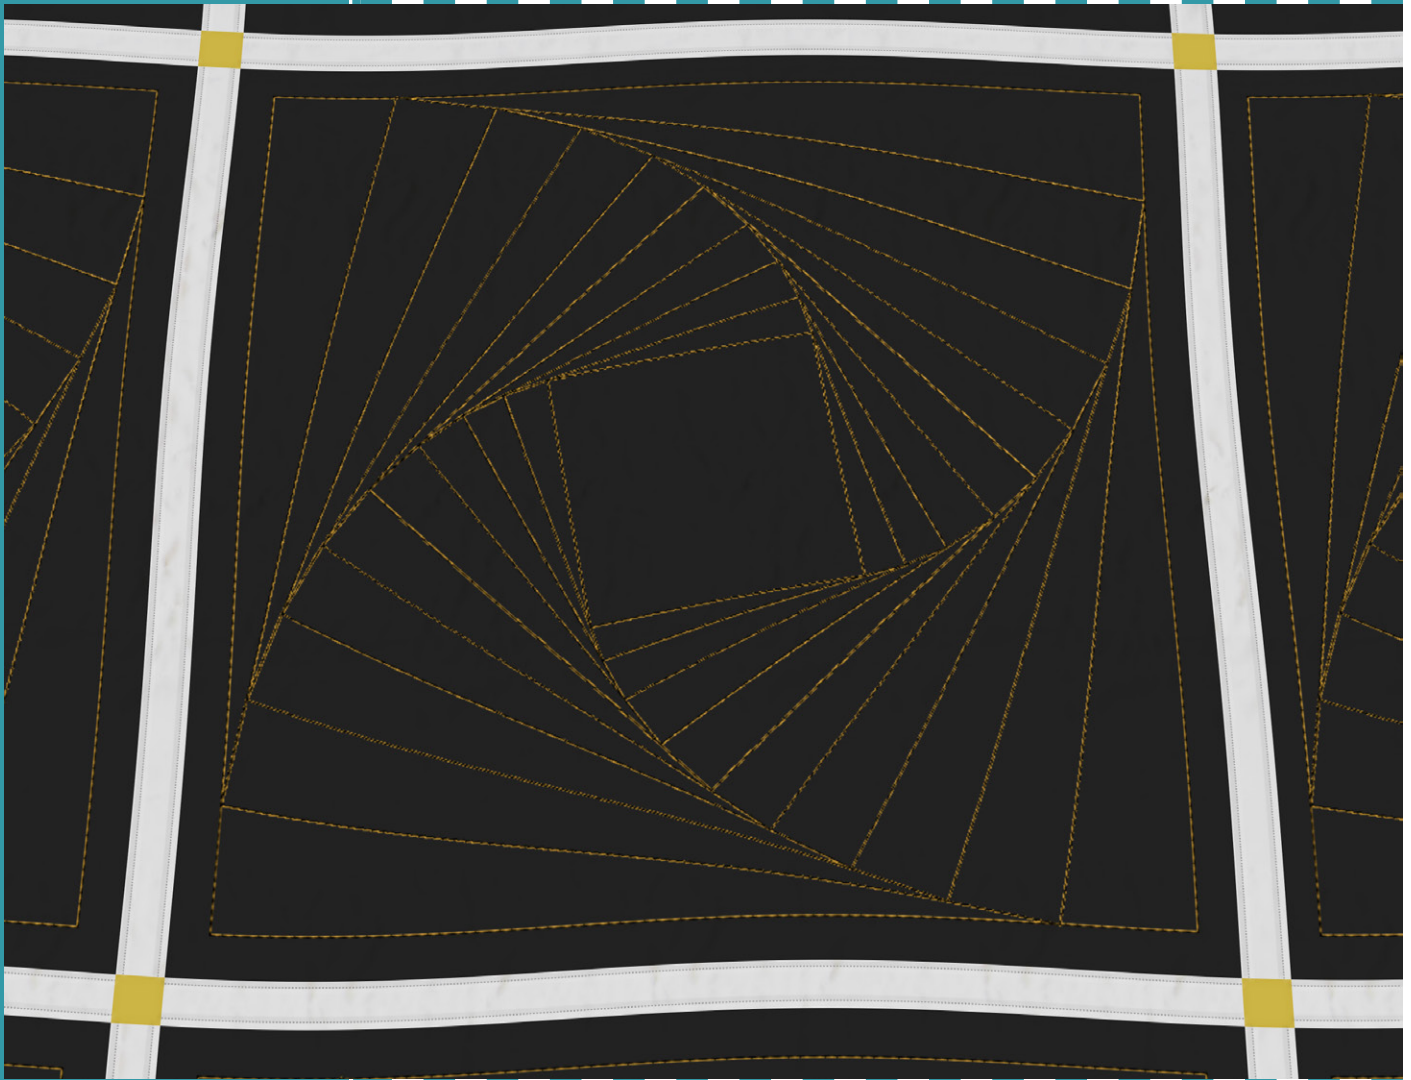

#80275

**3**  
DESIGNS

## 80275-01 Skewed Spiral Motif 1

Size Inches:                      Size mm:  
 8.00 X 8.00 in.    203.20 X 203.20 mm

- 1. Single Color Design..... 0020

## 80275-02 Skewed Spiral Motif 2

Size Inches:                      Size mm:  
 6.77 X 8.00 in.    171.96 X 203.20 mm

- 1. Single Color Design..... 0020

Note: Some designs in this collection may have been created using unique special stitches and/or techniques. To preserve design integrity when rescaling or rotating designs in your software, always rescale or rotate designs using the handles directly on-screen.

## 80275-03 Skewed Spiral Motif 3

Size Inches:

Size mm:

8.00 X 9.23 in. 203.20 X 234.44 mm

- 1. Single Color Design..... 0020