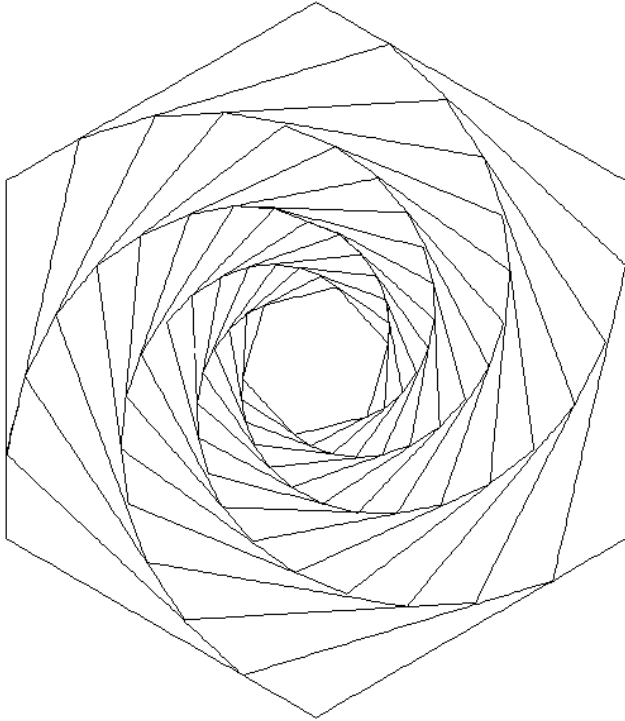

# Skewed Spiral Quilting

by Amanda Murphy

Note: Some designs in this collection may have been created using unique special stitches and/or techniques. To preserve design integrity when rescaling or rotating designs in your software, always rescale or rotate designs using the handles directly on-screen.

## 80275-01 Skewed Spiral Motif 1

Size Inches:                      Size mm:  
 8.00 X 8.00 in.    203.20 X 203.20 mm

- 1. Single Color Design..... 0020

## 80275-02 Skewed Spiral Motif 2

Size Inches:                      Size mm:  
 6.77 X 8.00 in.    171.96 X 203.20 mm

- 1. Single Color Design..... 0020

Note: Some designs in this collection may have been created using unique special stitches and/or techniques. To preserve design integrity when rescaling or rotating designs in your software, always rescale or rotate designs using the handles directly on-screen.

## 80275-03 Skewed Spiral Motif 3

Size Inches:

Size mm:

8.00 X 9.23 in. 203.20 X 234.44 mm

- 1. Single Color Design..... 0020