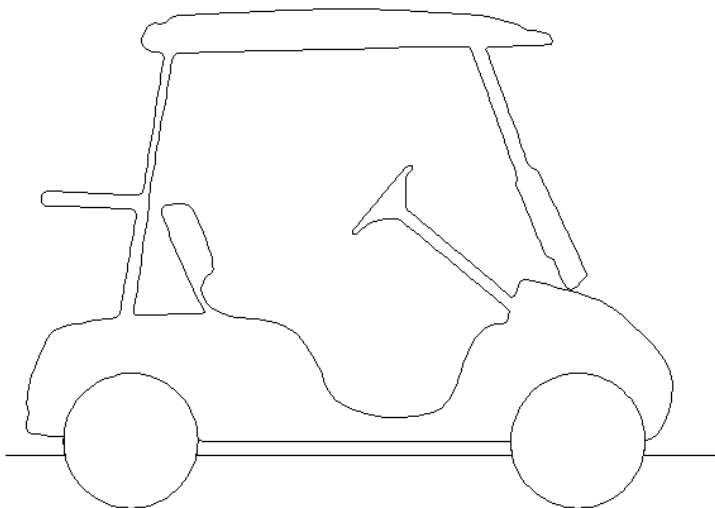

80269-05 Golf Motif 5

Size Inches: Size mm:
8.00 X 8.00 in. 203.20 X 203.20 mm

- 1. Single Color Design..... 0020

80269-06 Golf Straight Border

Size Inches: Size mm:
6.00 X 8.61 in. 152.40 X 218.69 mm

- 1. Single Color Design..... 0020