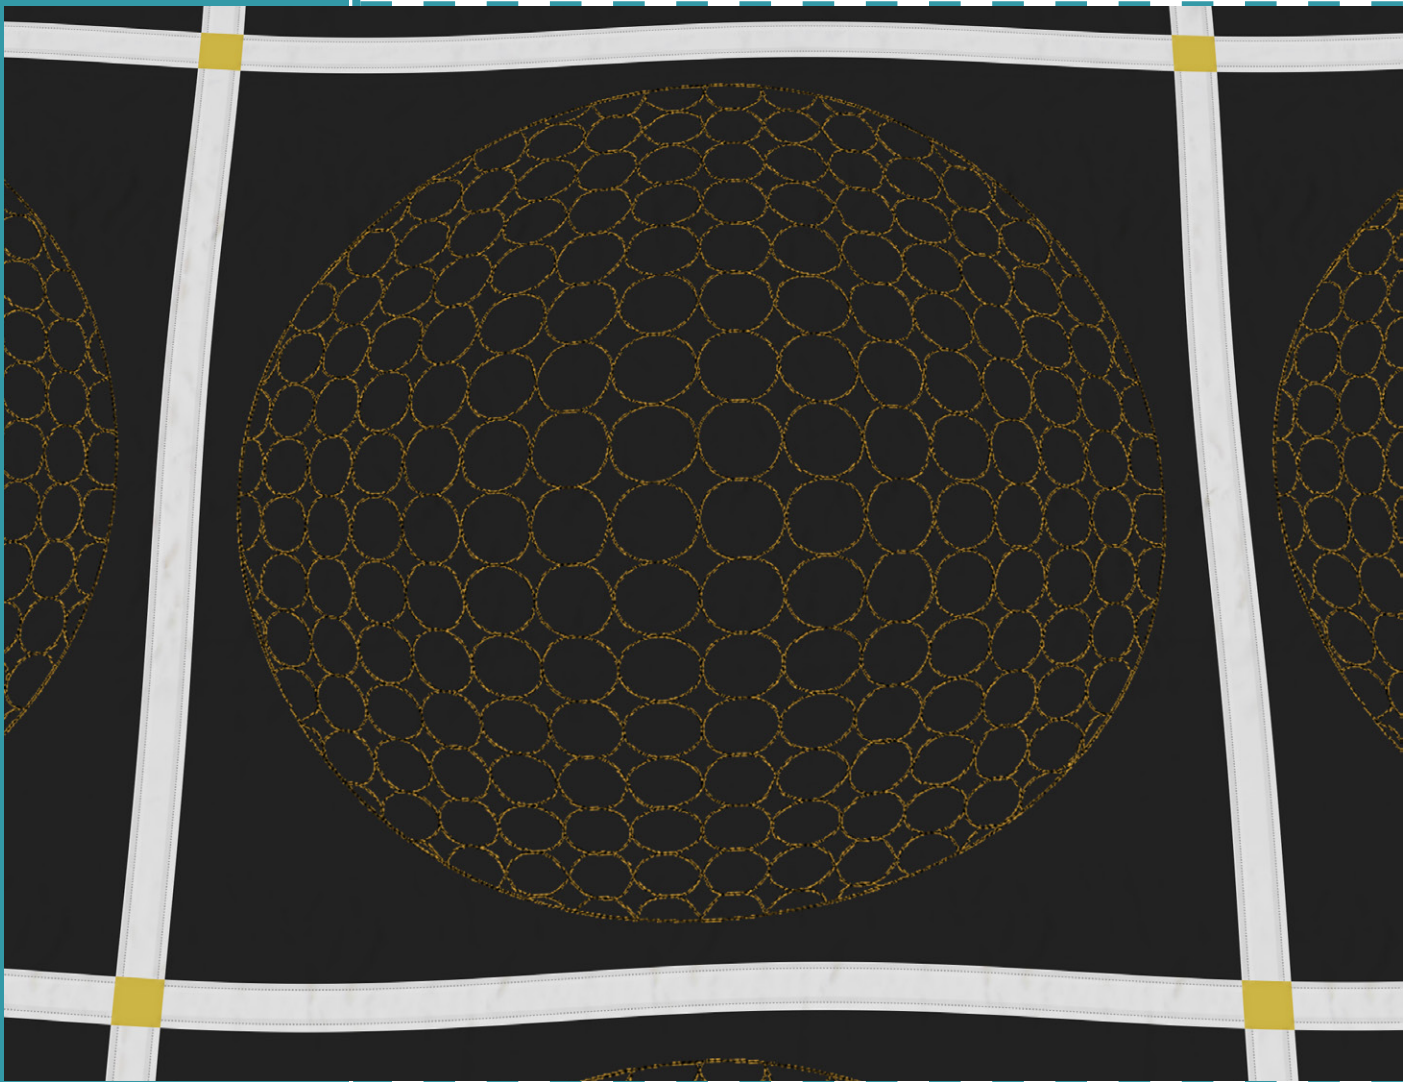

#80269

6

DESIGNS

Golf Quilting

by Amanda Murphy

Note: Some designs in this collection may have been created using unique special stitches and/or techniques. To preserve design integrity when rescaling or rotating designs in your software, always rescale or rotate designs using the handles directly on-screen.

80269-01 Golf Motif 1

Size Inches: Size mm:
6.02 X 5.63 in. 152.91 X 143.00 mm

- 1. Single Color Design..... 0020

80269-02 Golf Motif 2

Size Inches: Size mm:
5.92 X 12.01 in. 150.37 X 305.05 mm

- 1. Single Color Design..... 0020

80269-03 Golf Motif 3

Size Inches: Size mm:
7.76 X 12.00 in. 197.10 X 304.80 mm

- 1. Single Color Design..... 0020

80269-04 Golf Motif 4

Size Inches: Size mm:
3.41 X 9.47 in. 86.61 X 240.54 mm

- 1. Single Color Design..... 0020

80269-05 Golf Motif 5

Size Inches: Size mm:
8.00 X 8.00 in. 203.20 X 203.20 mm

- 1. Single Color Design..... 0020

80269-06 Golf Straight Border

Size Inches: Size mm:
6.00 X 8.61 in. 152.40 X 218.69 mm

- 1. Single Color Design..... 0020