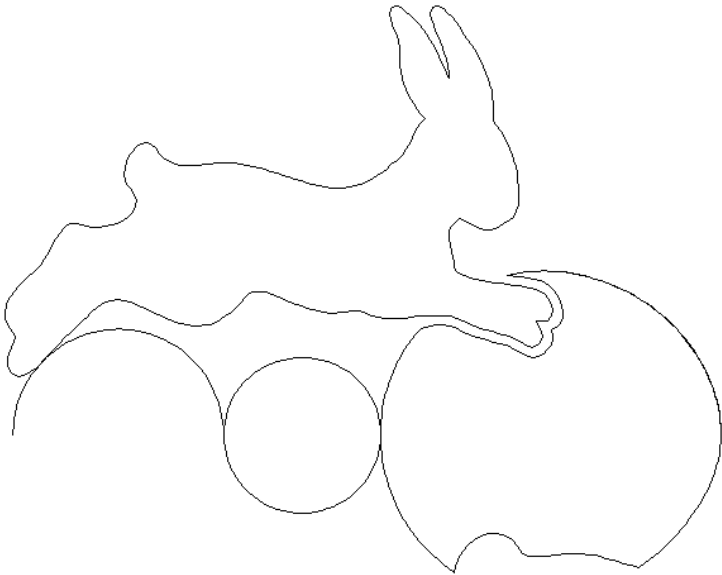

80266-05 Bunnies Motif 3

Size Inches: Size mm:
5.70 X 12.00 in. 144.78 X 304.80 mm

- 1. Single Color Design..... 0020

80266-06 Bunnies Pantograph 1

Size Inches: Size mm:
5.39 X 8.50 in. 136.91 X 215.90 mm

- 1. Single Color Design..... 0020

Note: Some designs in this collection may have been created using unique special stitches and/or techniques. To preserve design integrity when rescaling or rotating designs in your software, always rescale or rotate designs using the handles directly on-screen.

80266-07 Bunnies Pantograph 2

Size Inches: Size mm:
6.85 X 8.67 in. 173.99 X 220.22 mm

- 1. Single Color Design..... 0020

80266-08 Bunnies Straight Border

Size Inches: Size mm:
6.00 X 12.63 in. 152.40 X 320.80 mm