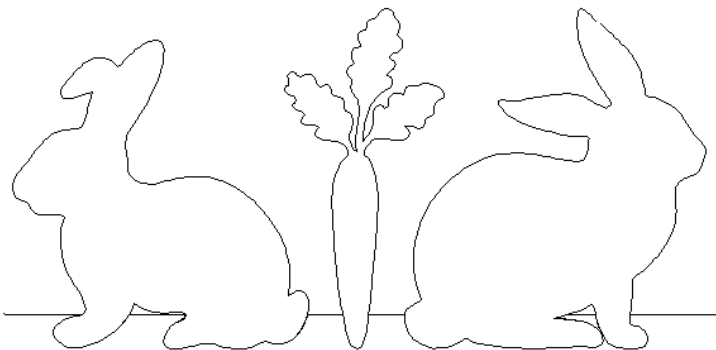

80266-08 Bunnies Straight Border

Size Inches: Size mm:
6.00 X 12.63 in.   152.40 X 320.80 mm

1. Single Color Design..... 0020