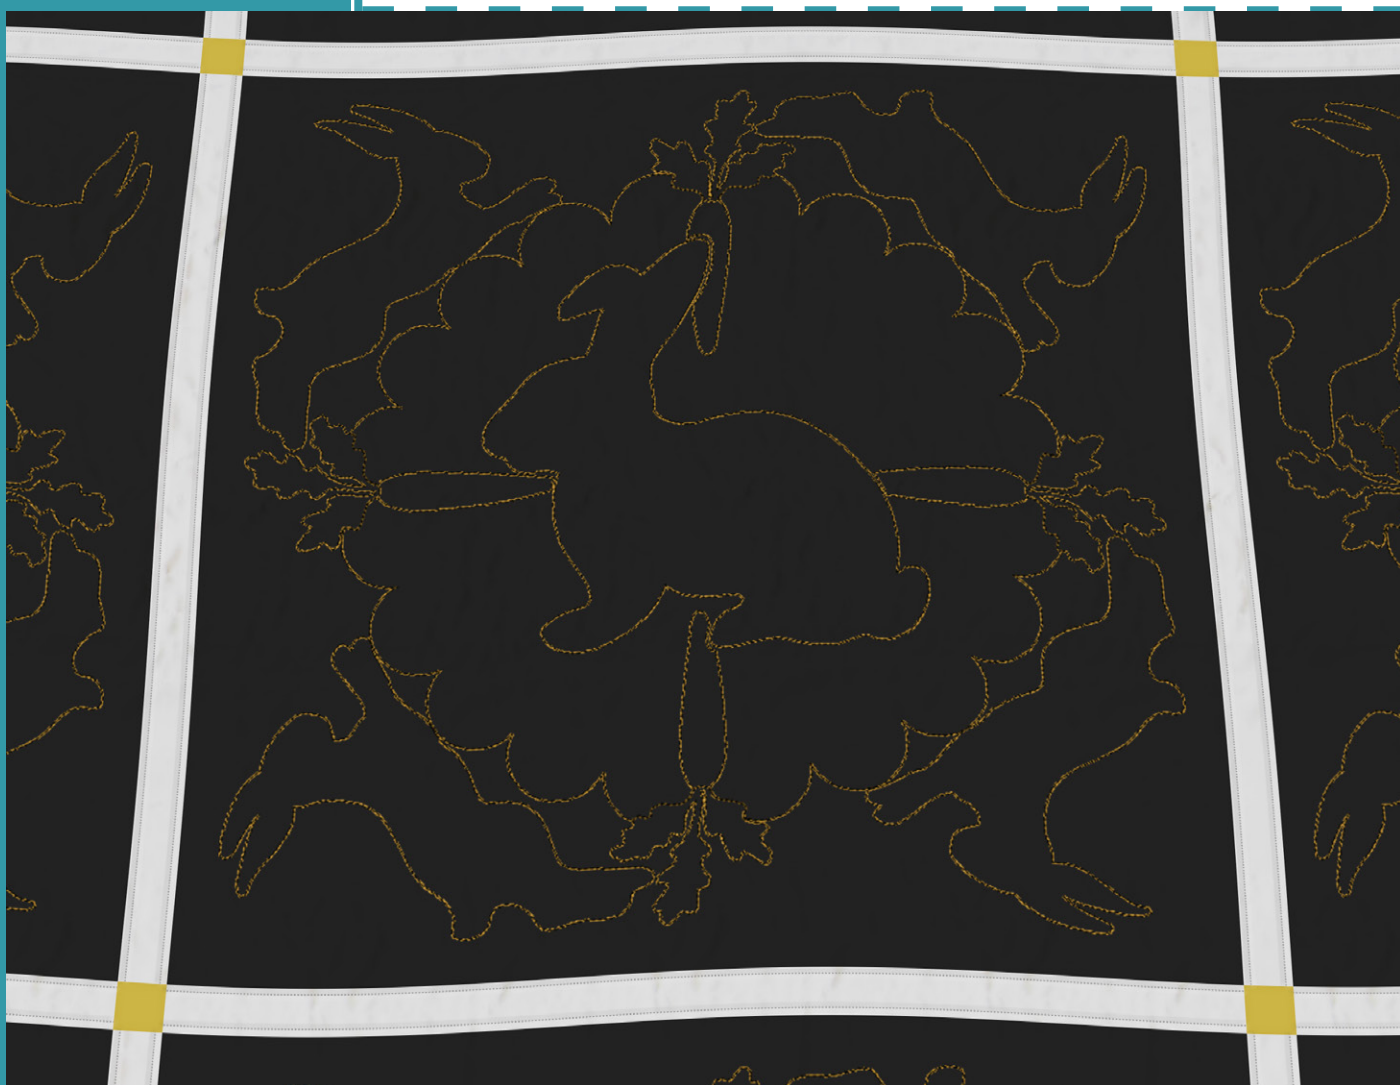

#80266

9
DESIGNS

Bunnies Quilting

by Amanda Murphy

Note: Some designs in this collection may have been created using unique special stitches and/or techniques. To preserve design integrity when rescaling or rotating designs in your software, always rescale or rotate designs using the handles directly on-screen.

80266-01 Bunnies Block

Size Inches: Size mm:
8.00 X 8.00 in. 203.20 X 203.20 mm

- 1. Single Color Design..... 0020

80266-02 Bunnies Corner

Size Inches: Size mm:
6.44 X 7.18 in. 163.58 X 182.37 mm

- 1. Single Color Design..... 0020