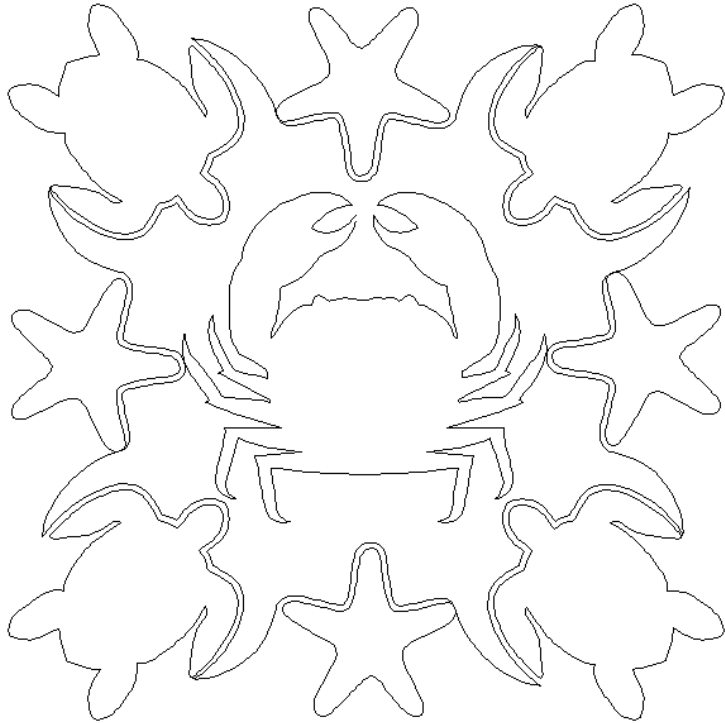

#80243

6

DESIGNS

Sea Animals Quilting by Amanda Murphy

Note: Some designs in this collection may have been created using unique special stitches and/or techniques. To preserve design integrity when rescaling or rotating designs in your software, always rescale or rotate designs using the handles directly on-screen.

80243-01 Sea Animals Block

Size Inches: Size mm:
8.00 X 8.00 in. 203.20 X 203.20 mm

■ 1. Single Color Design..... 0020

80243-02 Sea Animals Corner

Size Inches: Size mm:
5.99 X 6.00 in. 152.15 X 152.40 mm

■ 1. Single Color Design..... 0020

80243-03 Sea Animals Motif

Size Inches: Size mm:
4.48 X 10.26 in. 113.79 X 260.60 mm

- 1. Single Color Design..... 0020

80243-04 Sea Animals Pantograph

Size Inches: Size mm:
6.12 X 14.00 in. 155.45 X 355.60 mm

80243-05 Sea Animals Straight Border

Size Inches: Size mm:
6.00 X 9.92 in. 152.40 X 251.97 mm

- 1. Single Color Design..... 0020

80243-06 Sea Animals Triangle

Size Inches: Size mm:
4.06 X 12.00 in. 103.12 X 304.80 mm