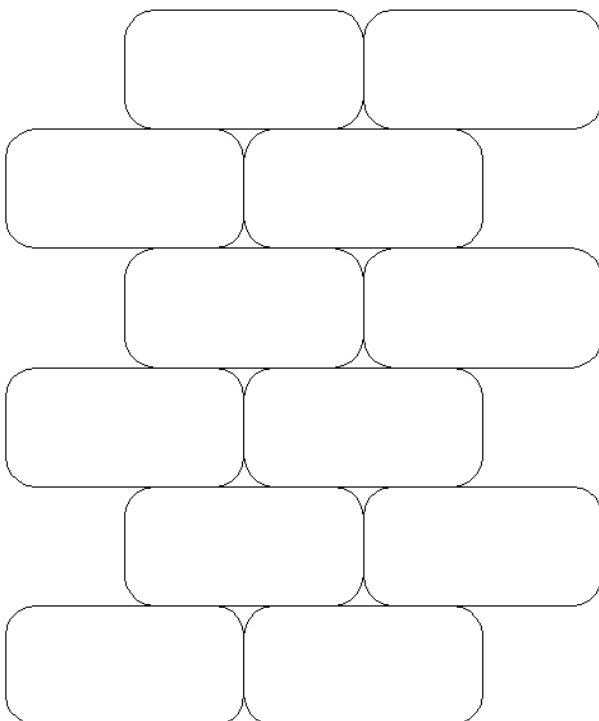

80242-02 Rounded Rectangles Pantograph 1

Size Inches: Size mm:
5.01 X 6.01 in.   127.25 X 152.65 mm

1. Single Color Design..... 0020