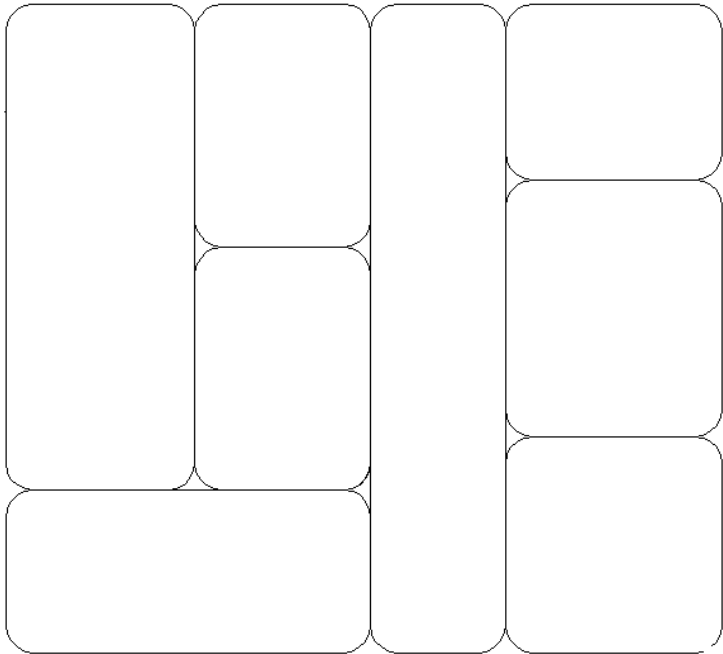

80242-01 Rounded Rectangles Corner

Size Inches: Size mm:
2.51 X 2.51 in. 63.75 X 63.75 mm

- 1. Single Color Design..... 0020

80242-02 Rounded Rectangles Pantograph 1

Size Inches: Size mm:
5.01 X 6.01 in. 127.25 X 152.65 mm

80242-03 Rounded Rectangles Pantograph 2

Size Inches: Size mm:
5.01 X 6.76 in. 127.25 X 171.70 mm

- 1. Single Color Design..... 0020

80242-04 Rounded Rectangles Straight Border 1

Size Inches: Size mm:
2.01 X 2.50 in. 51.05 X 63.50 mm

80242-05 Rounded Rectangles Straight Border 2

Size Inches: Size mm:
6.64 X 6.01 in. 168.66 X 152.65 mm

- 1. Single Color Design..... 0020