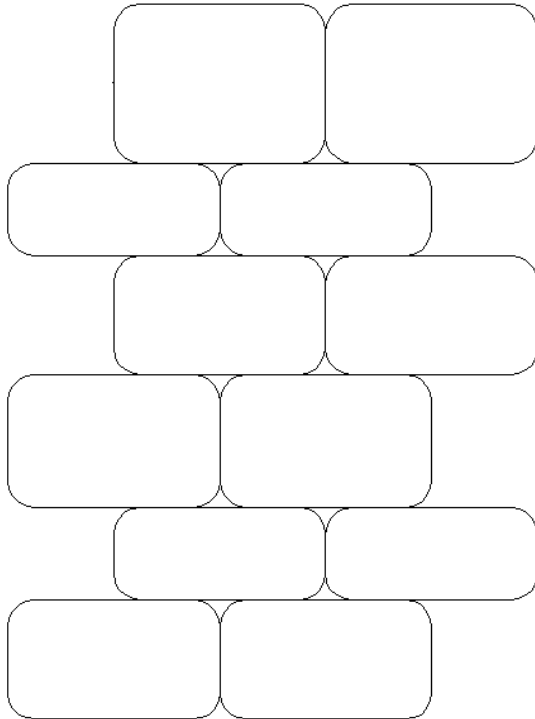

#80242

5
DESIGNS

Rounded Rectangles Quilting

by Amanda Murphy

Note: Some designs in this collection may have been created using unique special stitches and/or techniques. To preserve design integrity when rescaling or rotating designs in your software, always rescale or rotate designs using the handles directly on-screen.

80242-01 Rounded Rectangles Corner

Size Inches: Size mm:
2.51 X 2.51 in. 63.75 X 63.75 mm

- 1. Single Color Design..... 0020

80242-02 Rounded Rectangles Pantograph 1

Size Inches: Size mm:
5.01 X 6.01 in. 127.25 X 152.65 mm

80242-03 Rounded Rectangles Pantograph 2

Size Inches: Size mm:
5.01 X 6.76 in. 127.25 X 171.70 mm

- 1. Single Color Design..... 0020

80242-04 Rounded Rectangles Straight Border 1

Size Inches: Size mm:
2.01 X 2.50 in. 51.05 X 63.50 mm

80242-05 Rounded Rectangles Straight Border 2

Size Inches: Size mm:
6.64 X 6.01 in. 168.66 X 152.65 mm

- 1. Single Color Design..... 0020