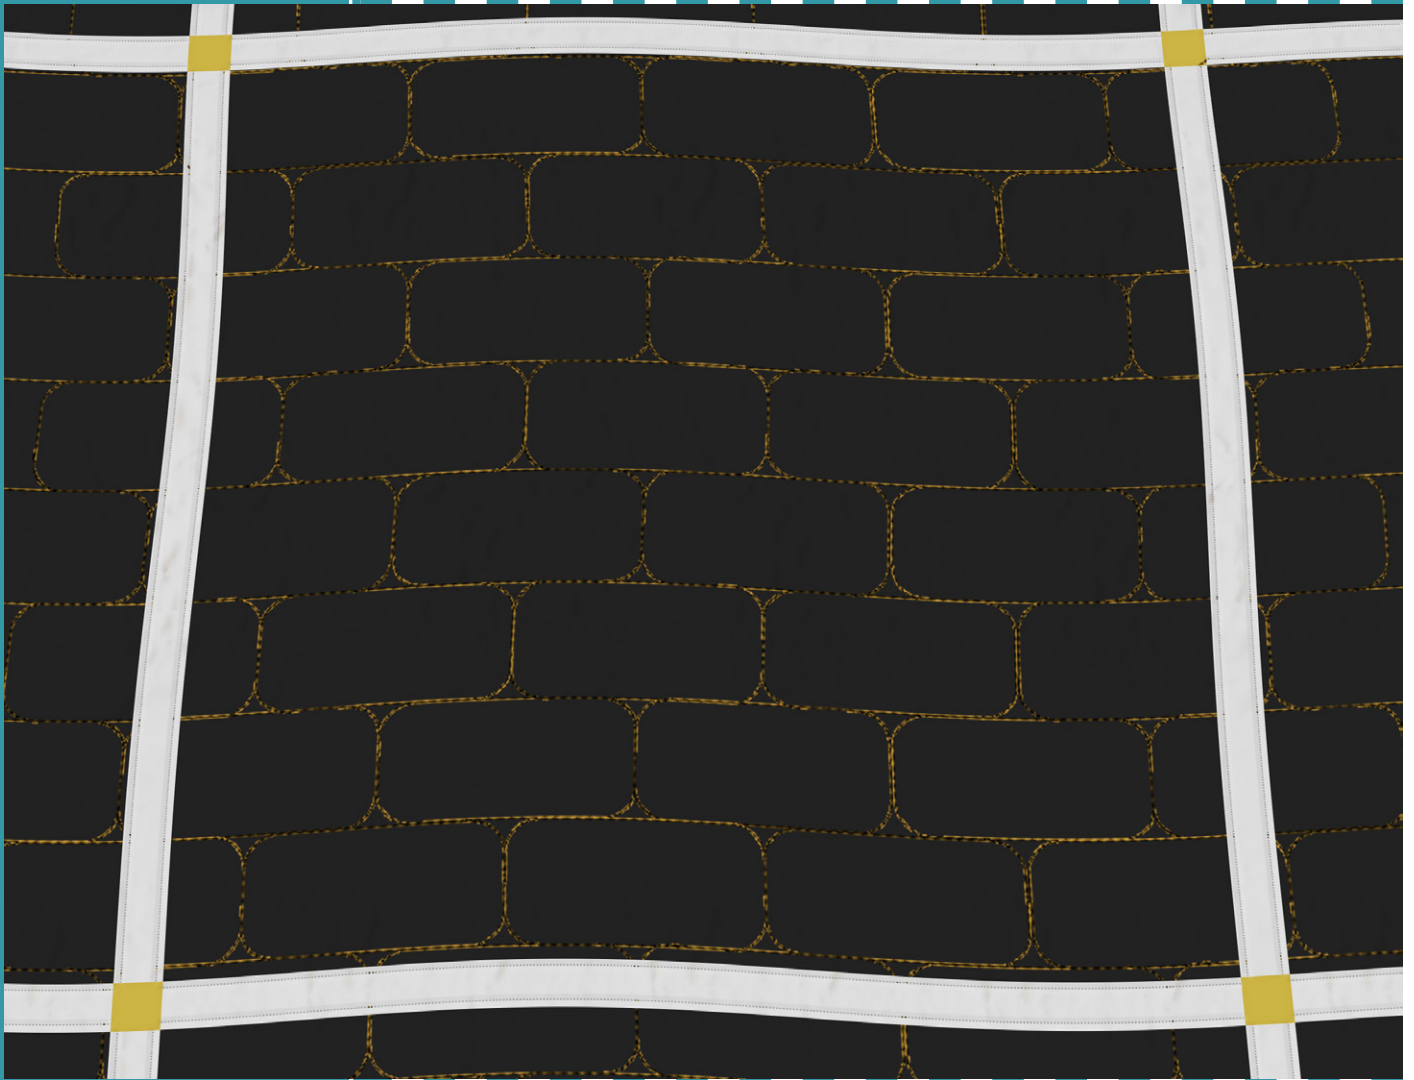

#80242

5
DESIGNS

Rounded Rectangles Quilting

by Amanda Murphy

Note: Some designs in this collection may have been created using unique special stitches and/or techniques. To preserve design integrity when rescaling or rotating designs in your software, always rescale or rotate designs using the handles directly on-screen.

80242-01 Rounded Rectangles Corner

Size Inches: Size mm:
2.51 X 2.51 in. 63.75 X 63.75 mm

- 1. Single Color Design..... 0020

80242-02 Rounded Rectangles Pantograph 1

Size Inches: Size mm:
5.01 X 6.01 in. 127.25 X 152.65 mm

80242-03 Rounded Rectangles Pantograph 2

Size Inches: Size mm:
5.01 X 6.76 in. 127.25 X 171.70 mm

- 1. Single Color Design..... 0020

80242-04 Rounded Rectangles Straight Border 1

Size Inches: Size mm:
2.01 X 2.50 in. 51.05 X 63.50 mm

80242-05 Rounded Rectangles Straight Border 2

Size Inches: Size mm:
6.64 X 6.01 in. 168.66 X 152.65 mm

- 1. Single Color Design..... 0020