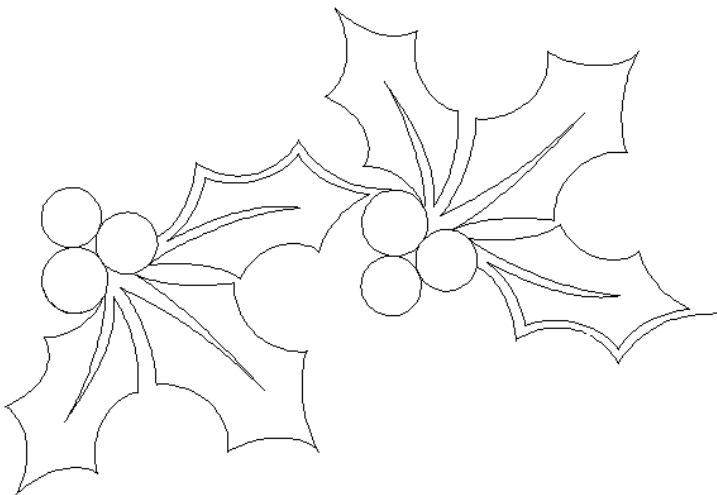

80238-01 Holly Block

Size Inches: Size mm:
8.00 X 8.00 in. 203.20 X 203.20 mm

- 1. Single Color Design..... 0020

80238-02 Holly Corner

Size Inches: Size mm:
5.75 X 7.17 in. 146.05 X 182.12 mm

- 1. Single Color Design..... 0020

80238-03 Holly Motif

Size Inches: Size mm:
8.54 X 7.94 in. 216.92 X 201.68 mm

- 1. Single Color Design..... 0020

80238-04 Holly Pantograph

Size Inches: Size mm:
8.00 X 11.76 in. 203.20 X 298.70 mm

- 1. Single Color Design..... 0020

80238-05 Holly Straight Border

Size Inches: Size mm:
6.00 X 9.01 in. 152.40 X 228.85 mm

- 1. Single Color Design..... 0020

80238-06 Holly Triangle

Size Inches: Size mm:
4.91 X 12.00 in. 124.71 X 304.80 mm