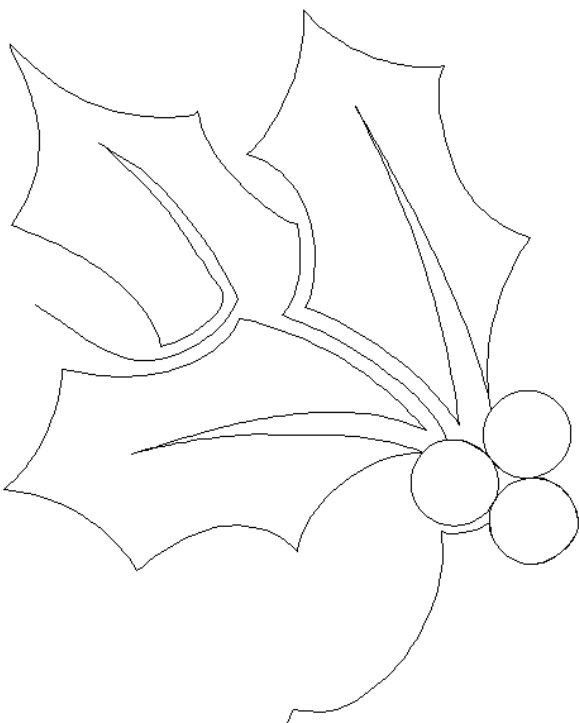

#80238

6

DESIGNS

Holly Quilting

by Amanda Murphy

Note: Some designs in this collection may have been created using unique special stitches and/or techniques. To preserve design integrity when rescaling or rotating designs in your software, always rescale or rotate designs using the handles directly on-screen.

80238-01 Holly Block

Size Inches: Size mm:
8.00 X 8.00 in. 203.20 X 203.20 mm

- 1. Single Color Design..... 0020

80238-02 Holly Corner

Size Inches: Size mm:
5.75 X 7.17 in. 146.05 X 182.12 mm

- 1. Single Color Design..... 0020

80238-03 Holly Motif

Size Inches: Size mm:
8.54 X 7.94 in. 216.92 X 201.68 mm

- 1. Single Color Design..... 0020

80238-04 Holly Pantograph

Size Inches: Size mm:
8.00 X 11.76 in. 203.20 X 298.70 mm

- 1. Single Color Design..... 0020

80238-05 Holly Straight Border

Size Inches: Size mm:
6.00 X 9.01 in. 152.40 X 228.85 mm

- 1. Single Color Design..... 0020

80238-06 Holly Triangle

Size Inches: Size mm:
4.91 X 12.00 in. 124.71 X 304.80 mm