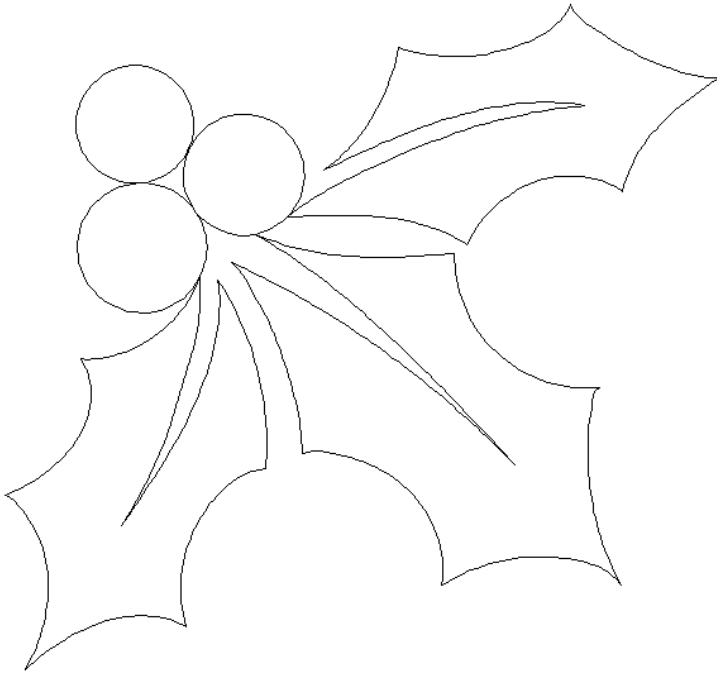

#80238

6

DESIGNS

Holly Quilting

by Amanda Murphy

Note: Some designs in this collection may have been created using unique special stitches and/or techniques. To preserve design integrity when rescaling or rotating designs in your software, always rescale or rotate designs using the handles directly on-screen.

80238-01 Holly Block

Size Inches: Size mm:
8.00 X 8.00 in. 203.20 X 203.20 mm

- 1. Single Color Design..... 0020

80238-02 Holly Corner

Size Inches: Size mm:
5.75 X 7.17 in. 146.05 X 182.12 mm

- 1. Single Color Design..... 0020

80238-03 Holly Motif

Size Inches: Size mm:
8.54 X 7.94 in. 216.92 X 201.68 mm

- 1. Single Color Design..... 0020

80238-04 Holly Pantograph

Size Inches: Size mm:
8.00 X 11.76 in. 203.20 X 298.70 mm

- 1. Single Color Design..... 0020

80238-05 Holly Straight Border

Size Inches: Size mm:
6.00 X 9.01 in. 152.40 X 228.85 mm

- 1. Single Color Design..... 0020

80238-06 Holly Triangle

Size Inches: Size mm:
4.91 X 12.00 in. 124.71 X 304.80 mm