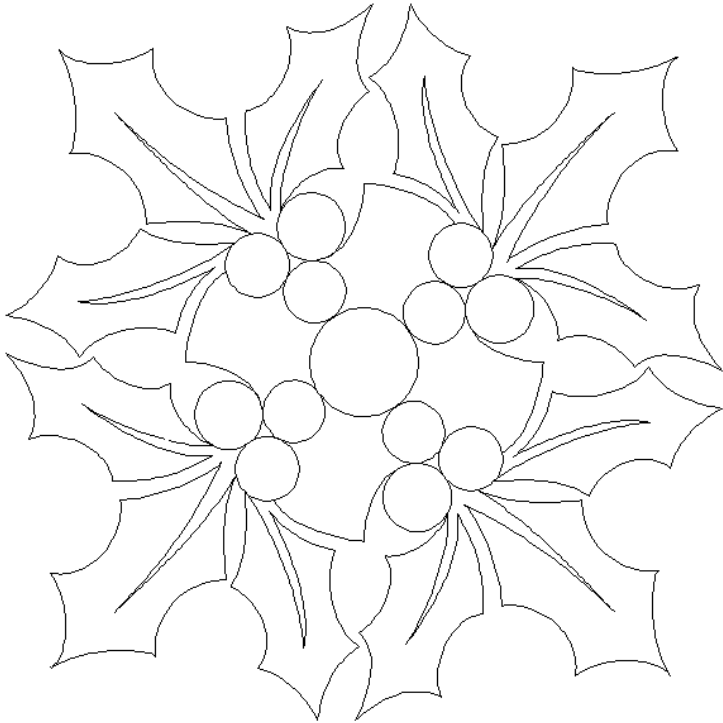

#80238

6

DESIGNS

Holly Quilting

by Amanda Murphy

Note: Some designs in this collection may have been created using unique special stitches and/or techniques. To preserve design integrity when rescaling or rotating designs in your software, always rescale or rotate designs using the handles directly on-screen.

80238-01 Holly Block

Size Inches: Size mm:
8.00 X 8.00 in. 203.20 X 203.20 mm

- 1. Single Color Design..... 0020

80238-02 Holly Corner

Size Inches: Size mm:
5.75 X 7.17 in. 146.05 X 182.12 mm

- 1. Single Color Design..... 0020

80238-03 Holly Motif

Size Inches: Size mm:
8.54 X 7.94 in. 216.92 X 201.68 mm

- 1. Single Color Design..... 0020

80238-04 Holly Pantograph

Size Inches: Size mm:
8.00 X 11.76 in. 203.20 X 298.70 mm

- 1. Single Color Design..... 0020

80238-05 Holly Straight Border

Size Inches: Size mm:
6.00 X 9.01 in. 152.40 X 228.85 mm

- 1. Single Color Design..... 0020

80238-06 Holly Triangle

Size Inches: Size mm:
4.91 X 12.00 in. 124.71 X 304.80 mm