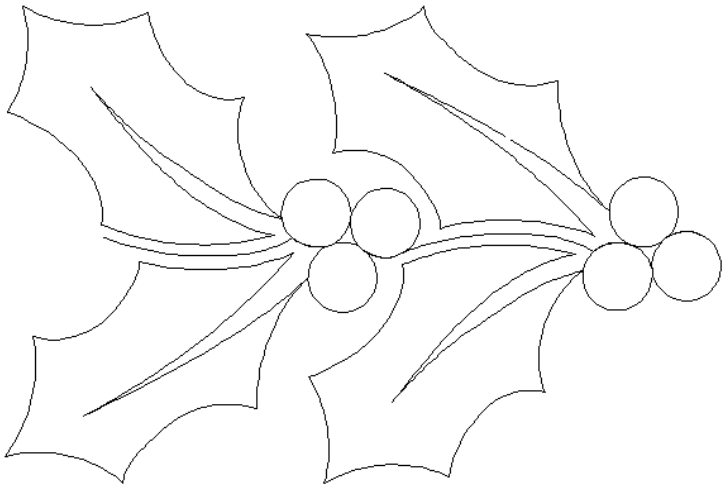

80238-03 Holly Motif

Size Inches: Size mm:
8.54 X 7.94 in. 216.92 X 201.68 mm

- 1. Single Color Design..... 0020

80238-04 Holly Pantograph

Size Inches: Size mm:
8.00 X 11.76 in. 203.20 X 298.70 mm

- 1. Single Color Design..... 0020

80238-05 Holly Straight Border

Size Inches: Size mm:
6.00 X 9.01 in. 152.40 X 228.85 mm

- 1. Single Color Design..... 0020

80238-06 Holly Triangle

Size Inches: Size mm:
4.91 X 12.00 in. 124.71 X 304.80 mm