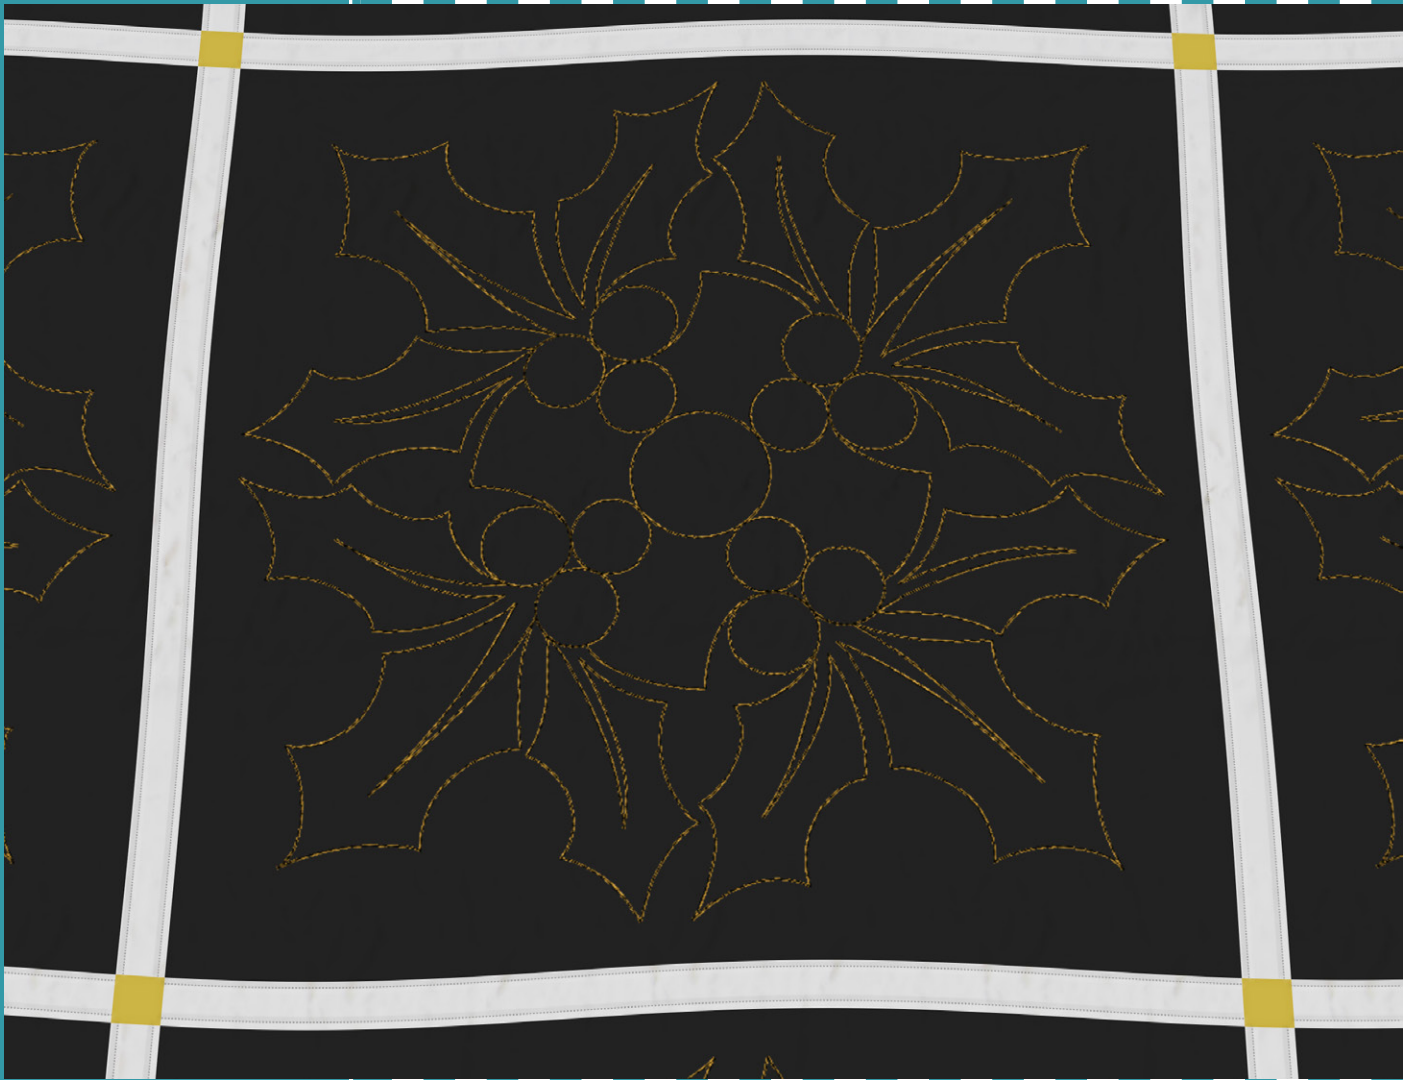

#80238

6

DESIGNS

Holly Quilting

by Amanda Murphy

Note: Some designs in this collection may have been created using unique special stitches and/or techniques. To preserve design integrity when rescaling or rotating designs in your software, always rescale or rotate designs using the handles directly on-screen.

80238-01 Holly Block

Size Inches: Size mm:
8.00 X 8.00 in. 203.20 X 203.20 mm

- 1. Single Color Design..... 0020

80238-02 Holly Corner

Size Inches: Size mm:
5.75 X 7.17 in. 146.05 X 182.12 mm

- 1. Single Color Design..... 0020

80238-03 Holly Motif

Size Inches: Size mm:
8.54 X 7.94 in. 216.92 X 201.68 mm

- 1. Single Color Design..... 0020

80238-04 Holly Pantograph

Size Inches: Size mm:
8.00 X 11.76 in. 203.20 X 298.70 mm

- 1. Single Color Design..... 0020

80238-05 Holly Straight Border

Size Inches: Size mm:
6.00 X 9.01 in. 152.40 X 228.85 mm

- 1. Single Color Design..... 0020

80238-06 Holly Triangle

Size Inches: Size mm:
4.91 X 12.00 in. 124.71 X 304.80 mm