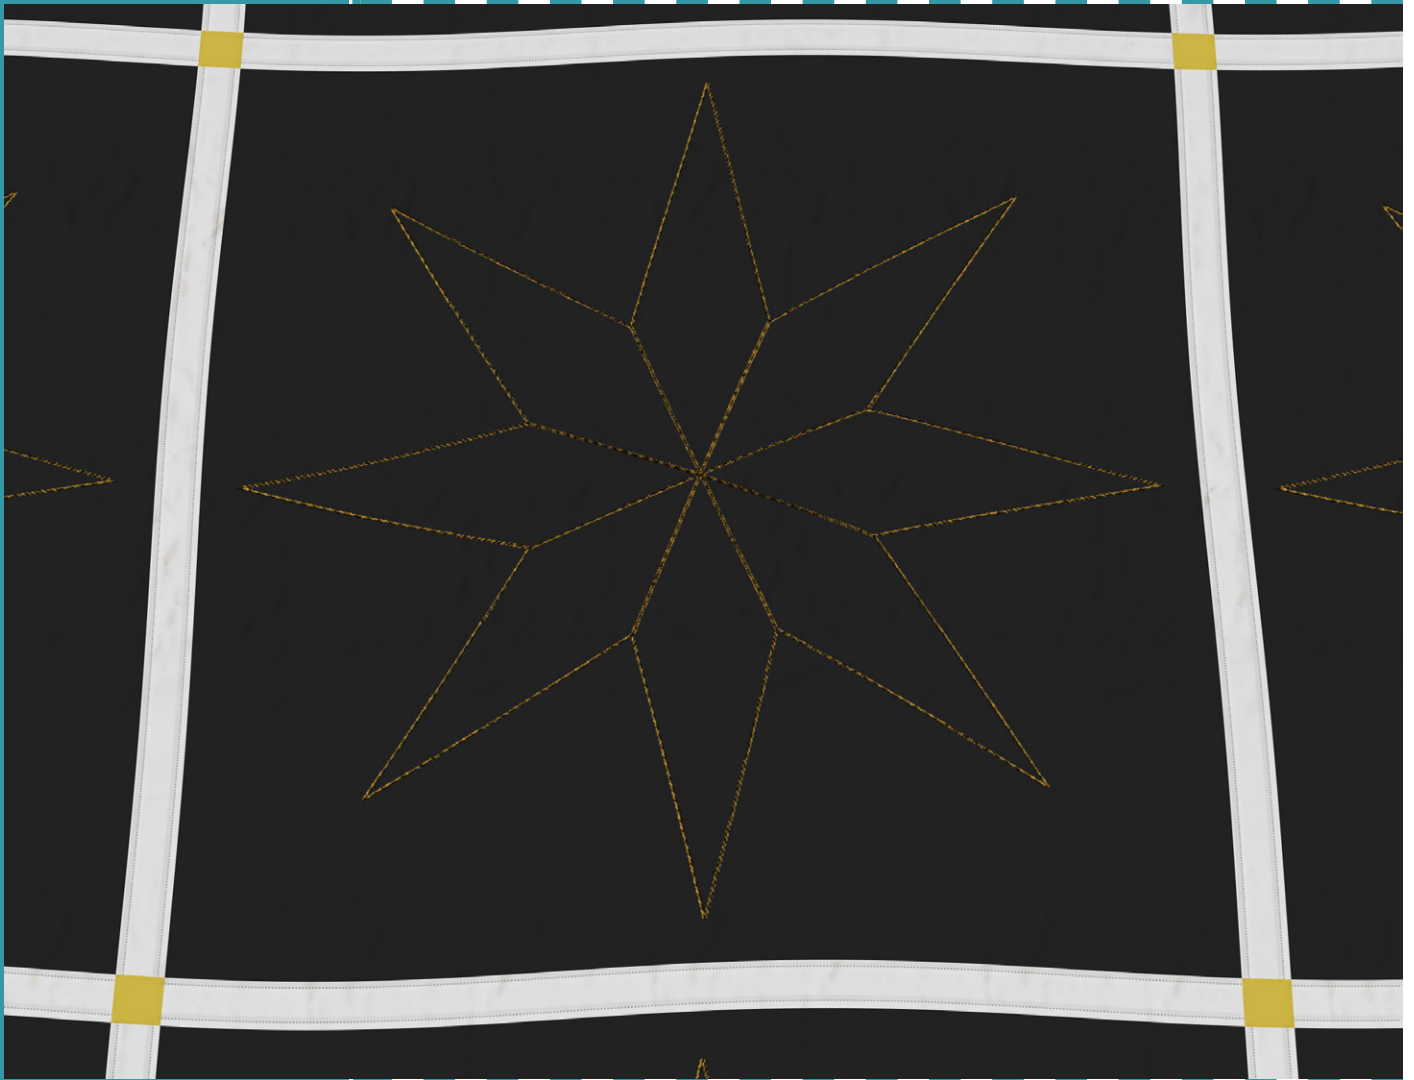

#80237

6

DESIGNS

Reindeer Quilting

by Amanda Murphy