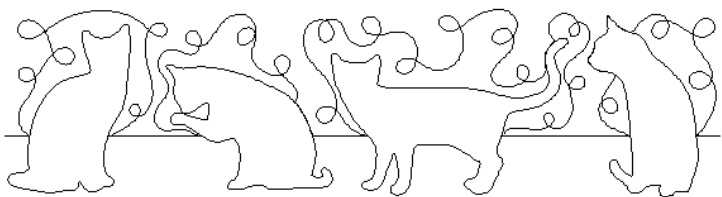

80226-03 Cats Pantograph

Size Inches: Size mm:
8.01 X 14.00 in. 203.45 X 355.60 mm

- 1. Single Color Design..... 0020

80226-04 Cats Straight Border

Size Inches: Size mm:
3.93 X 15.00 in. 99.82 X 381.00 mm

- 1. Single Color Design..... 0020

Note: Some designs in this collection may have been created using unique special stitches and/or techniques. To preserve design integrity when rescaling or rotating designs in your software, always rescale or rotate designs using the handles directly on-screen.