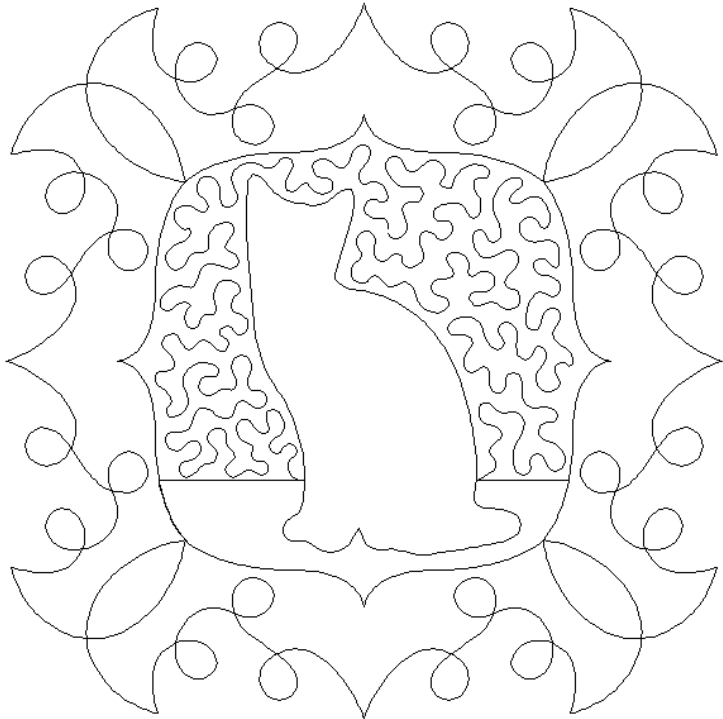

#80226

5
DESIGNS

Cats Quilting

by Amanda Murphy

Note: Some designs in this collection may have been created using unique special stitches and/or techniques. To preserve design integrity when rescaling or rotating designs in your software, always rescale or rotate designs using the handles directly on-screen.

80226-01 Cats Block

Size Inches: Size mm:
8.00 X 8.00 in. 203.20 X 203.20 mm

- 1. Single Color Design..... 0020

80226-02 Cats Corner

Size Inches: Size mm:
4.92 X 4.95 in. 124.97 X 125.73 mm

- 1. Single Color Design..... 0020

80226-03 Cats Pantograph

Size Inches: Size mm:
8.01 X 14.00 in. 203.45 X 355.60 mm

- 1. Single Color Design..... 0020

80226-04 Cats Straight Border

Size Inches: Size mm:
3.93 X 15.00 in. 99.82 X 381.00 mm

80226-05 Cats Triangle

Size Inches: Size mm:
5.33 X 12.00 in. 135.38 X 304.80 mm

- 1. Single Color Design..... 0020