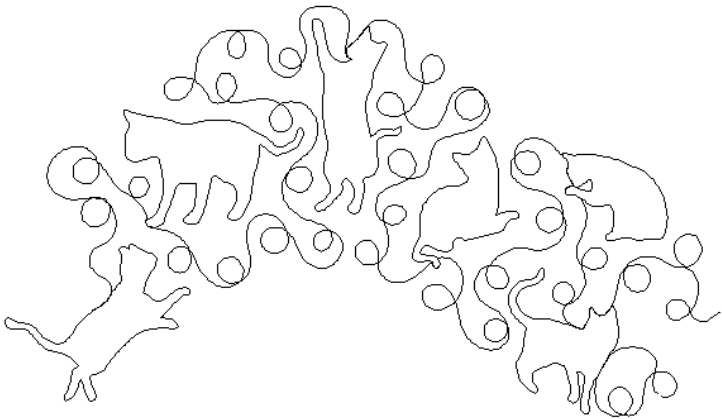

#80226

5
DESIGNS

Cats Quilting

by Amanda Murphy

Note: Some designs in this collection may have been created using unique special stitches and/or techniques. To preserve design integrity when rescaling or rotating designs in your software, always rescale or rotate designs using the handles directly on-screen.

80226-01 Cats Block

Size Inches: Size mm:
8.00 X 8.00 in. 203.20 X 203.20 mm

- 1. Single Color Design..... 0020

80226-02 Cats Corner

Size Inches: Size mm:
4.92 X 4.95 in. 124.97 X 125.73 mm

- 1. Single Color Design..... 0020

80226-03 Cats Pantograph

Size Inches: Size mm:
8.01 X 14.00 in. 203.45 X 355.60 mm

- 1. Single Color Design..... 0020

80226-04 Cats Straight Border

Size Inches: Size mm:
3.93 X 15.00 in. 99.82 X 381.00 mm