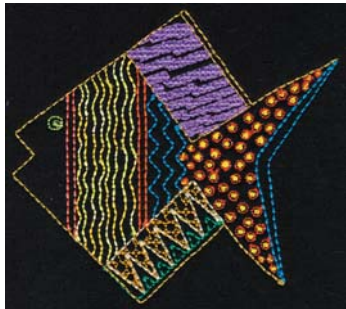

CC83924 Fantasy Fish

Size Inches: 3.89w x 3.56h
Size mm: 98.81w x 90.42h
Stitch Count: 8,864

		I	S
1	Stripes Behind Head	1730	1188
2	Wavy Stripes	8001	0
3	Stripes Behind Wavy Stripes	1305	1184
4	Zig Zags	3906	1534
5	Bottom Fin	0824	1025
6	Bottom Fin Zig Zags	7011	7007
7	Bottom Fin Designs	5515	1101
8	Back Edge of Tail Fin	4103	1252
9	Upper Fin Stripes	2910	1032
10	Circles on Tail	1902	1147
11	Fish Outlines	7001	7005
12	Centers of Circles	0600	1187
13	Eye	5912	1510