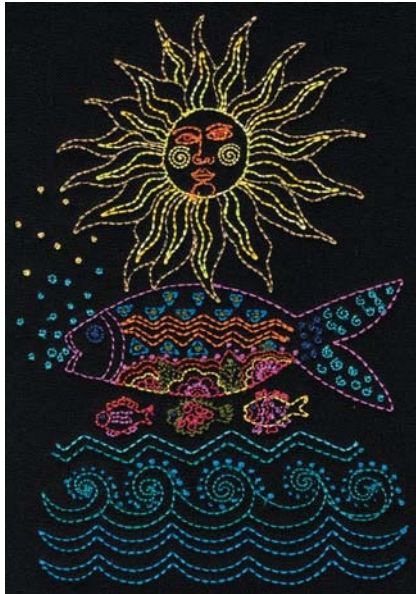

Ocean Songs by Laurel Burch

CC83917 Ocean Fantasy

Size Inches: 4.02w x 6.01h
Size mm: 102.11w x 152.65h
Stitch Count: 10,021

	I	S
1 Fish Stripes	1300	1078
2 Fish Triangles	3901	1534
3 Flower Edges	1800	1147
4 Petals & Little Fish	0713	1167
5 Leaves & Little Fish	5933	1176
6 Flower & Little Fish	2300	1231
7 Large Fish & Little Fish Details	2510	1033
8 Spirals on Tail, Bubbles, & Water	4220	1095
9 Waves	4610	1046
10 Waves	3815	1196
11 Fish Eyes & Spots	3622	1198
12 Outer Sun Rays	7011	7007
13 Inner Sun Rays	8001	0
14 Sun Face	1300	1078
15 Eyes	1220	1238
16 Pupils	1902	1147
17 Cheeks & Bubbles	0630	1135