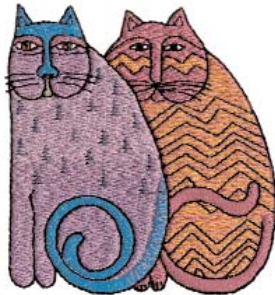

01 Rainbow Cat & Friend
3.82 X 3.87 in.
97.03 X 98.30 mm
13,192 St.

02 Feline Family
3.28 X 3.88 in.
83.31 X 98.55 mm
16,673 St.

03 Cats in a Carriage
3.89 X 3.05 in.
98.81 X 77.47 mm
20,193 St.

04 Polka Dot Cats
3.06 X 3.89 in.
77.72 X 98.81 mm
22,115 St.

05 Cat Face
3.15 X 2.85 in.
80.01 X 72.39 mm
10,706 St.

06 Friends
2.63 X 2.80 in.
66.80 X 71.12 mm
12,594 St.

07 Three Wishes
3.86 X 2.50 in.
98.04 X 63.50 mm
18,680 St.

08 Feline & Flutterbyes
3.52 X 3.23 in.
89.41 X 82.04 mm
12,550 St.