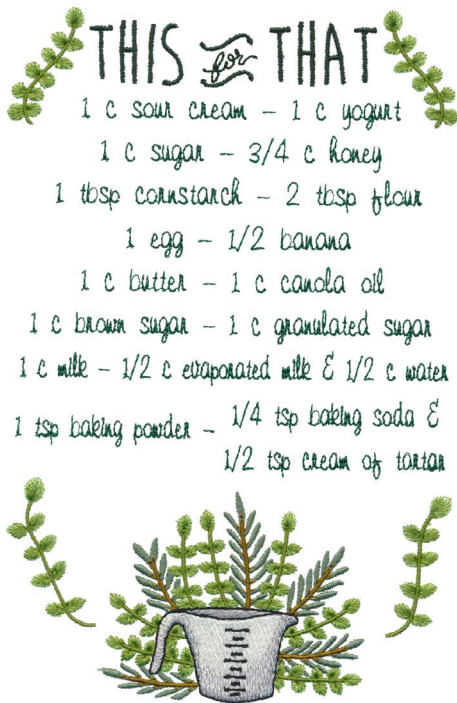

Note: Some designs in this collection may have been created using unique special stitches and/or techniques. To preserve design integrity when rescaling or rotating designs in your software, always rescale or rotate designs using the handles directly on-screen.

12777-03 This for That

Size Inches: 5.11 X 7.98 in.   Size mm: 129.79 X 202.69 mm   Stitch Count: 25,052 St.

	1. Ingredients.....	5324
	2. Title.....	5565
	3. Dark Green Leaves	5743
	4. Stems	0345
	5. Green Leaves.....	5832
	6. Leaf Detail and Stems.....	5833
	7. Measuring Cup.....	0670
	8. Gray Cup Shading.....	0105
	9. Dark Gray Cup Shading	4073
	10. Black Detail	0020

Isacord Thread Colors

0015 White	0970 Linen	4620 Jade
0020 Black	1904 Cardinal	5324 Bright Green
0105 Ash Mist	2320 Raspberry	5440 Mint
0345 Moss	2530 Rose	5565 Enchanting Forest
0520 Daffodil	2650 Impatiens	5743 Asparagus
0600 Citrus	2723 Peony	5832 Celery
0670 Cream	3900 Cerulean	5833 Limabean
0811 Candlelight	3901 Tropical Blue	
0824 Liberty Gold	4073 Metal