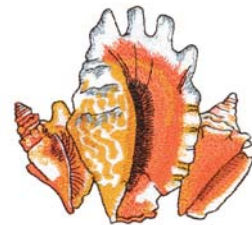

W0366 Brown Paper Nautilus
3.85 X 3.66 in.
97.79 X 92.96 mm
21,816 St.

W0367 Neptune Shell
3.72 X 2.92 in.
94.49 X 74.17 mm
11,479 St. ❁

W0368 Shell Border
3.72 X 1.44 in.
94.49 X 36.58 mm
10,878 St. S

W0369 Fluted Giant Clam
3.64 X 2.78 in.
92.46 X 70.61 mm
16,558 St.

W0370 Seashell & Sailboat
3.87 X 3.86 in.
98.30 X 98.04 mm
18,578 St. ❁

W0371 Turrid Shells
2.46 X 3.89 in.
62.48 X 98.81 mm
14,592 St.

W0372 Bonnet Shells
3.89 X 2.67 in.
98.81 X 67.82 mm
18,911 St. ❁

W0373 Miter Shells
3.13 X 3.90 in.
79.50 X 99.06 mm
21,341 St.

W0374 Conchs
3.89 X 3.52 in.
98.81 X 89.41 mm
23,261 St.

W0375 Volute Shells
3.49 X 3.89 in.
88.65 X 98.81 mm
27,002 St.

W0376 Torr's Whelk
3.89 X 3.86 in.
98.81 X 98.04 mm
16,818 St. ❁

W0377 Shell Corner
3.89 X 3.80 in.
98.81 X 96.52 mm
12,968 St. ❁

W0378 Scallop Quilt Square
3.89 X 3.83 in.
98.81 X 97.28 mm
25,619 St. ❁

W0379 Sea Shell & Sea Turtle
2.83 X 3.72 in.
71.88 X 94.49 mm
14,521 St. ❁❁

W0380 Shells
3.88 X 3.08 in.
98.55 X 78.23 mm
20,867 St. ❁