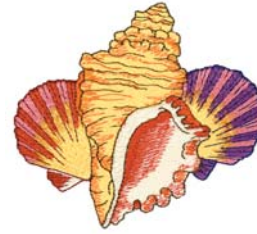

W0362 Ocean Treasures
4.44 X 3.71 in.
112.78 X 94.23 mm
24,711 St. ❁

W0363 Seashells
3.84 X 3.88 in.
97.54 X 98.55 mm
27,515 St.

W0364 Trumpet Triton
2.23 X 3.88 in.
56.64 X 98.55 mm
16,421 St.

W0365 Bark Triton
3.89 X 3.46 in.
98.81 X 87.88 mm
17,987 St.

W0366 Brown Paper Nautilus
3.85 X 3.66 in.
97.79 X 92.96 mm
21,816 St.

W0367 Neptune Shell
3.72 X 2.92 in.
94.49 X 74.17 mm
11,479 St. ❁

W0368 Shell Border
3.72 X 1.44 in.
94.49 X 36.58 mm
10,878 St. S

W0369 Fluted Giant Clam
3.64 X 2.78 in.
92.46 X 70.61 mm
16,558 St.