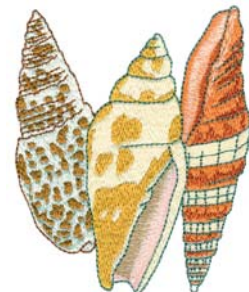

W0362 Ocean Treasures
4.44 X 3.71 in.
112.78 X 94.23 mm
24,711 St. ❁

W0363 Seashells
3.84 X 3.88 in.
97.54 X 98.55 mm
27,515 St.

W0364 Trumpet Triton
2.23 X 3.88 in.
56.64 X 98.55 mm
16,421 St.

W0365 Bark Triton
3.89 X 3.46 in.
98.81 X 87.88 mm
17,987 St.

W0366 Brown Paper Nautilus
3.85 X 3.66 in.
97.79 X 92.96 mm
21,816 St.

W0367 Neptune Shell
3.72 X 2.92 in.
94.49 X 74.17 mm
11,479 St. ❁

W0368 Shell Border
3.72 X 1.44 in.
94.49 X 36.58 mm
10,878 St. S

W0369 Fluted Giant Clam
3.64 X 2.78 in.
92.46 X 70.61 mm
16,558 St.

W0370 Seashell & Sailboat
3.87 X 3.86 in.
98.30 X 98.04 mm
18,578 St. ❁

W0371 Turrid Shells
2.46 X 3.89 in.
62.48 X 98.81 mm
14,592 St.

W0372 Bonnet Shells
3.89 X 2.67 in.
98.81 X 67.82 mm
18,911 St. ❁

W0373 Miter Shells
3.13 X 3.90 in.
79.50 X 99.06 mm
21,341 St.

W0374 Conchs
3.89 X 3.52 in.
98.81 X 89.41 mm
23,261 St.

W0375 Volute Shells
3.49 X 3.89 in.
88.65 X 98.81 mm
27,002 St.

W0376 Torr's Whelk
3.89 X 3.86 in.
98.81 X 98.04 mm
16,818 St. ❁

W0377 Shell Corner
3.89 X 3.80 in.
98.81 X 96.52 mm
12,968 St. ❁