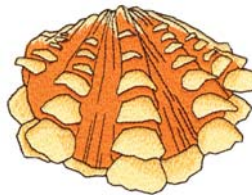

W0362 Ocean Treasures
4.44 X 3.71 in.
112.78 X 94.23 mm
24,711 St. ❁

W0363 Seashells
3.84 X 3.88 in.
97.54 X 98.55 mm
27,515 St.

W0364 Trumpet Triton
2.23 X 3.88 in.
56.64 X 98.55 mm
16,421 St.

W0365 Bark Triton
3.89 X 3.46 in.
98.81 X 87.88 mm
17,987 St.

W0366 Brown Paper Nautilus
3.85 X 3.66 in.
97.79 X 92.96 mm
21,816 St.

W0367 Neptune Shell
3.72 X 2.92 in.
94.49 X 74.17 mm
11,479 St. ❁

W0368 Shell Border
3.72 X 1.44 in.
94.49 X 36.58 mm
10,878 St. S

W0369 Fluted Giant Clam
3.64 X 2.78 in.
92.46 X 70.61 mm
16,558 St.

W0370 Seashell & Sailboat
3.87 X 3.86 in.
98.30 X 98.04 mm
18,578 St. ❁

W0371 Turrid Shells
2.46 X 3.89 in.
62.48 X 98.81 mm
14,592 St.

W0372 Bonnet Shells
3.89 X 2.67 in.
98.81 X 67.82 mm
18,911 St. ❁

W0373 Miter Shells
3.13 X 3.90 in.
79.50 X 99.06 mm
21,341 St.