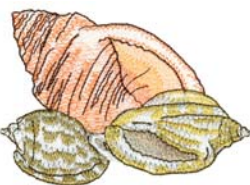

W0362 Ocean Treasures
4.44 X 3.71 in.
112.78 X 94.23 mm
24,711 St. ❁

W0363 Seashells
3.84 X 3.88 in.
97.54 X 98.55 mm
27,515 St.

W0364 Trumpet Triton
2.23 X 3.88 in.
56.64 X 98.55 mm
16,421 St.

W0365 Bark Triton
3.89 X 3.46 in.
98.81 X 87.88 mm
17,987 St.

W0366 Brown Paper Nautilus
3.85 X 3.66 in.
97.79 X 92.96 mm
21,816 St.

W0367 Neptune Shell
3.72 X 2.92 in.
94.49 X 74.17 mm
11,479 St. ❁

W0368 Shell Border
3.72 X 1.44 in.
94.49 X 36.58 mm
10,878 St. S

W0369 Fluted Giant Clam
3.64 X 2.78 in.
92.46 X 70.61 mm
16,558 St.

W0370 Seashell & Sailboat
3.87 X 3.86 in.
98.30 X 98.04 mm
18,578 St. ❁

W0371 Turrid Shells
2.46 X 3.89 in.
62.48 X 98.81 mm
14,592 St.

W0372 Bonnet Shells
3.89 X 2.67 in.
98.81 X 67.82 mm
18,911 St. ❁

W0373 Miter Shells
3.13 X 3.90 in.
79.50 X 99.06 mm
21,341 St.