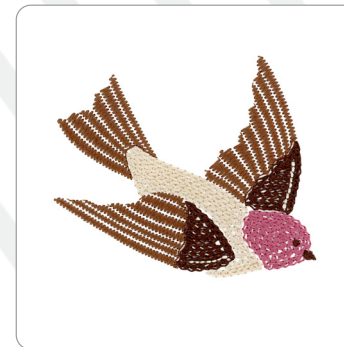

MARCH

2022

SPREE STITCHERS CLUB

SCAN TO SEE
WHAT'S INSIDE

ALSO AVAILABLE ONLINE AT EMBROIDERYONLINE.COM/SPREE-CLUB

HEIRLOOM BIRDS

COLLECTION NO. 12910 • 12 DESIGNS

ISACORD THREAD COLORS:

0832	2153
0853	2211
0870	
1565	
1755	

FLORAL PANTOGRAPHS
COLLECTION NO. 12911 • 12 DESIGNS

LARGEST DESIGN: 6.90 X 4.69 IN.

FLORAL PANTOGRAPHS

COLLECTION NO. 12911 • 12 DESIGNS

ISACORD THREAD COLORS:

0020

**CELESTIAL
BY LAUREL BIRCH**

COLLECTION NO. 80342 • 15 DESIGNS

LARGEST DESIGN: 6.87 X 7.08 IN. • PROJECT INSTRUCTIONS INCLUDED

CELESTIAL
BY LAUREL BIRCH

COLLECTION NO. 80342 • 15 DESIGNS

ISACORD THREAD COLORS:

0015	1300	2900	3910
0020	1703	2910	3962
0552	2101	3130	5613
0630	2508	3210	
0800	2532	3900	

SERENITY PRAYER
BY CYTNHIA FRENETTE

COLLECTION NO. 92009 • 32 DESIGNS

ISACORD THREAD COLORS:

0010	0940	2520	4625
0020	1335	2521	5101
0630	1600	2550	5833
0811	2320	4620	5912

ABSTRACT ALPHABET
COLLECTION NO. 51291 • 26 DESIGNS