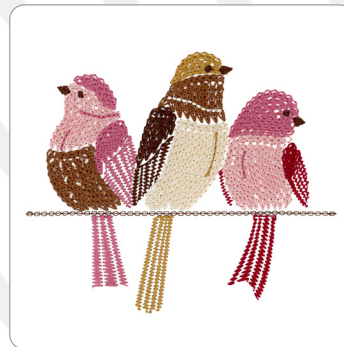

MARCH

2022

SPREE STITCHERS CLUB

SCAN TO SEE
WHAT'S INSIDE

ALSO AVAILABLE ONLINE AT EMBROIDERYONLINE.COM/SPREE-CLUB

HEIRLOOM BIRDS

COLLECTION NO. 12910 • 12 DESIGNS

ISACORD THREAD COLORS:

0832	2153
0853	2211
0870	
1565	
1755	

FLORAL PANTOGRAPHS
COLLECTION NO. 12911 • 12 DESIGNS

LARGEST DESIGN: 6.90 X 4.69 IN.

FLORAL PANTOGRAPHS

COLLECTION NO. 12911 • 12 DESIGNS

ISACORD THREAD COLORS:

0020

**CELESTIAL
BY LAUREL BIRCH**