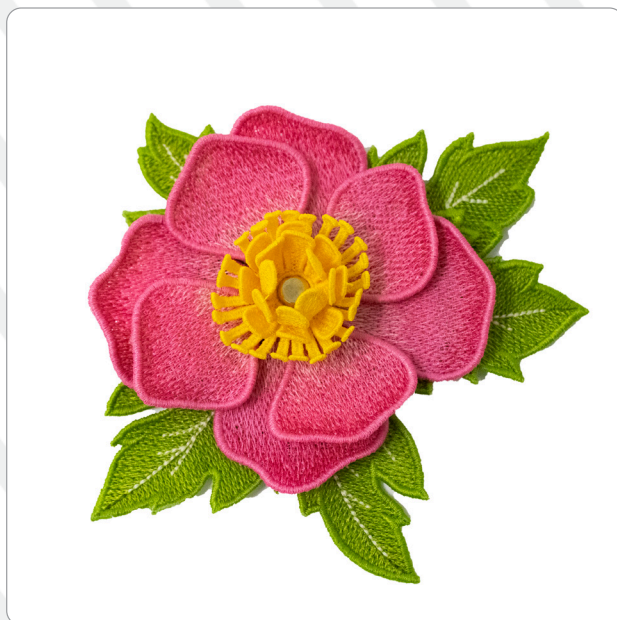

COLLECTION NO. 80342 • 15 DESIGNS

LARGEST DESIGN: 6.87 X 7.08 IN. • PROJECT INSTRUCTIONS INCLUDED

CELESTIAL
BY LAUREL BIRCH

COLLECTION NO. 80342 • 15 DESIGNS

ISACORD THREAD COLORS:

0015	1300	2900	3910
0020	1703	2910	3962
0552	2101	3130	5613
0630	2508	3210	
0800	2532	3900	

HAPPY EASTER BANNER
COLLECTION NO. 12912 • 1 DESIGN

ISACORD THREAD COLORS:

0015	1030	2650
0020	1060	3030
0112	2171	5610
0250	2530	5650
0310	2560	

FREESTANDING
GARDEN BLOSSOMS

COLLECTION NO. 51290 • 3 DESIGNS

LARGEST DESIGN: 5.54 X 3.65 IN. • PROJECT INSTRUCTIONS INCLUDED

FREESTANDING
GARDEN BLOSSOMS

COLLECTION NO. 51290 • 3 DESIGNS

ISACORD THREAD COLORS:

0015	0600	2101	5650	5832
0020	0608	2250	5722	5833
0132	0670	2520	5730	5912
0170	1904	2530	5740	5933
0250	1912	3572	5770	6011