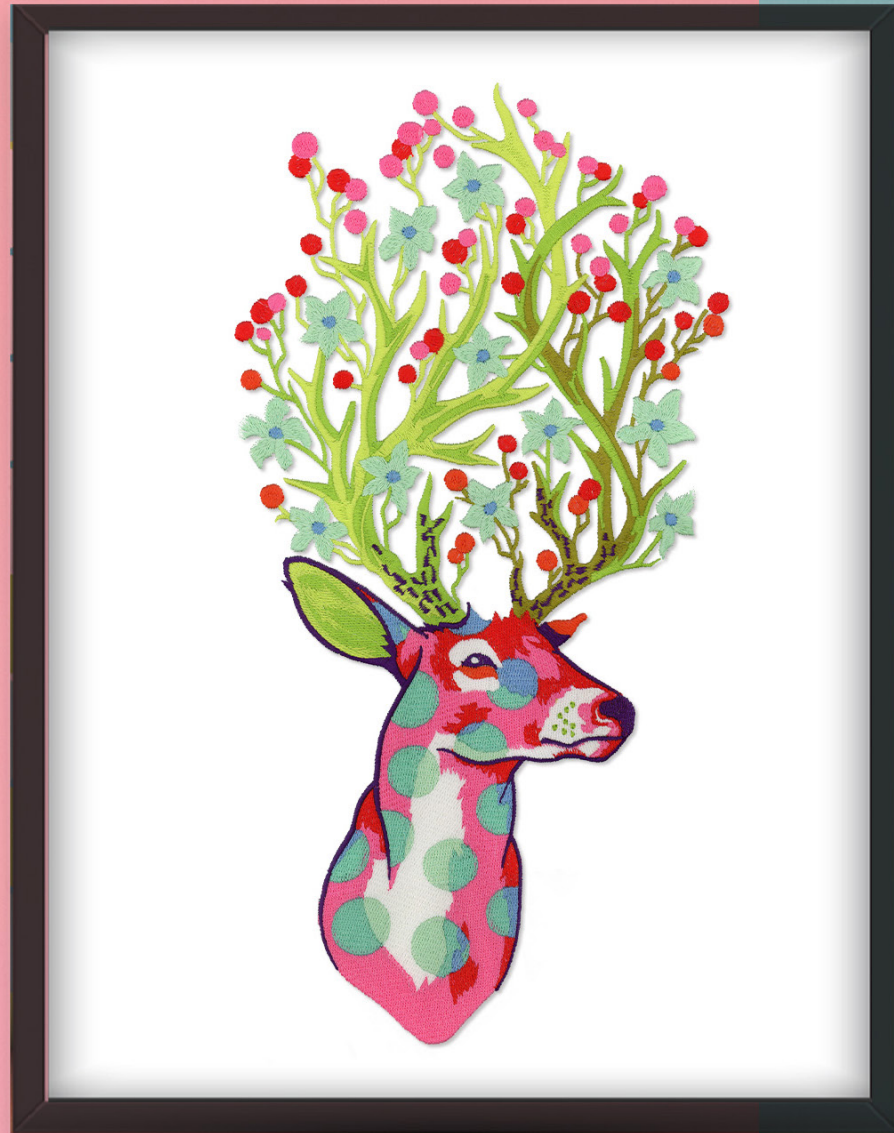

ISACORD THREAD COLORS:

0010	3830
0800	5531
0934	
1600	

TULA PINK
TINY BEASTS

COLLECTION NO. 90034 • 18 DESIGNS

LARGEST DESIGN: 12.85 X 6.61 IN.

TULA PINK
TINY BEASTS

COLLECTION NO. 90034 • 18 DESIGNS

ISACORD THREAD COLORS: